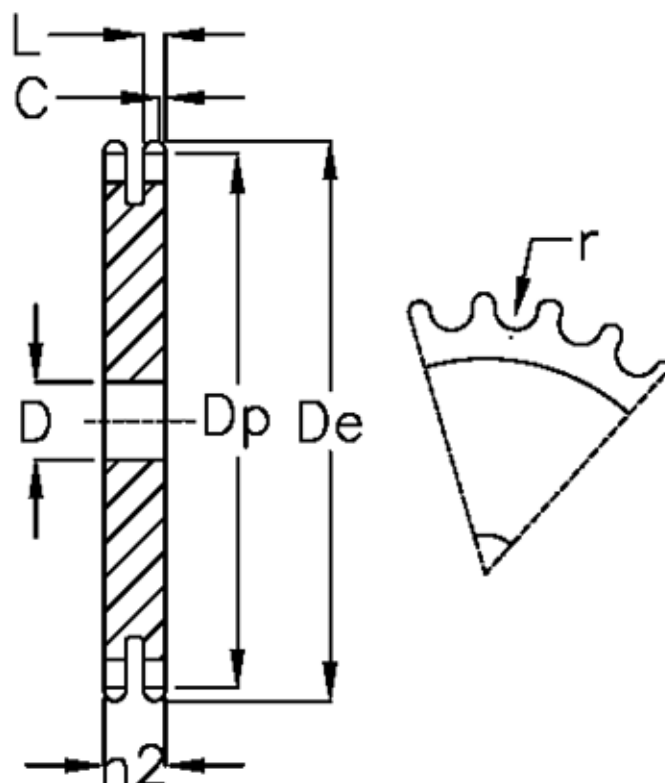

Article number: 616022003058

Description: Plate wheel 06 B-2 Z=58 duplex

Measures

C	= 1
D	= 16
De	= 179.9
Dp	= 175.93
For chain size	= 3/8 x 7/32
For chain type	= 06 B-2
h2	= 5.3
L	= 5.2

Number of teeth	= 58
r	= 6.35